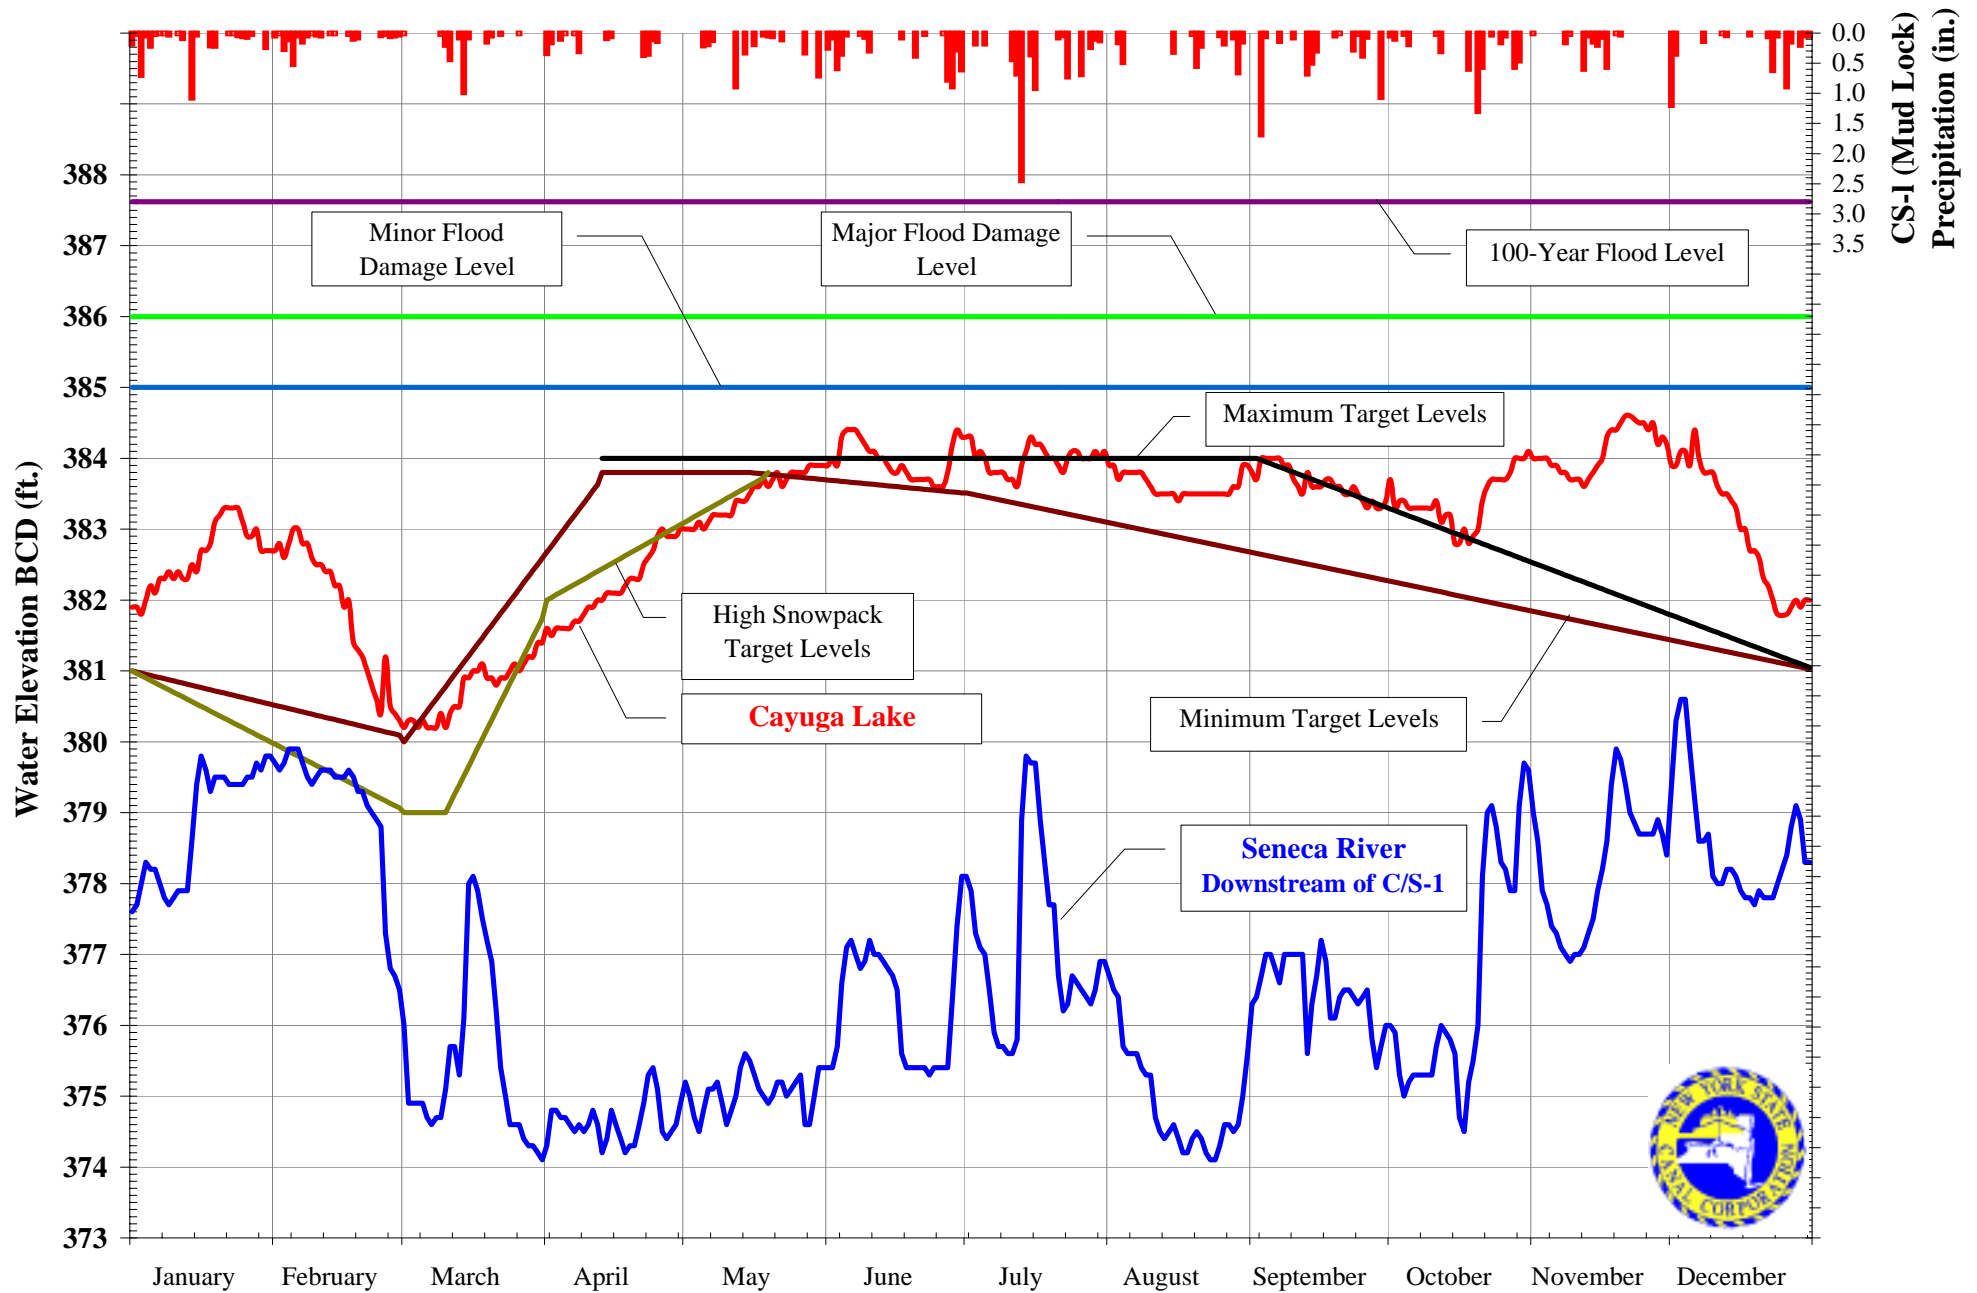

# CAYUGA LAKE LEVEL - 2004

Last Modified: 10/13/2008

### CAYUGA LAKE LEVEL - 2005

Last Modified: 10/13/2008

# CAYUGA LAKE LEVEL - 2006

Last Modified: 04/08/2008

### CAYUGA LAKE LEVEL - 2007