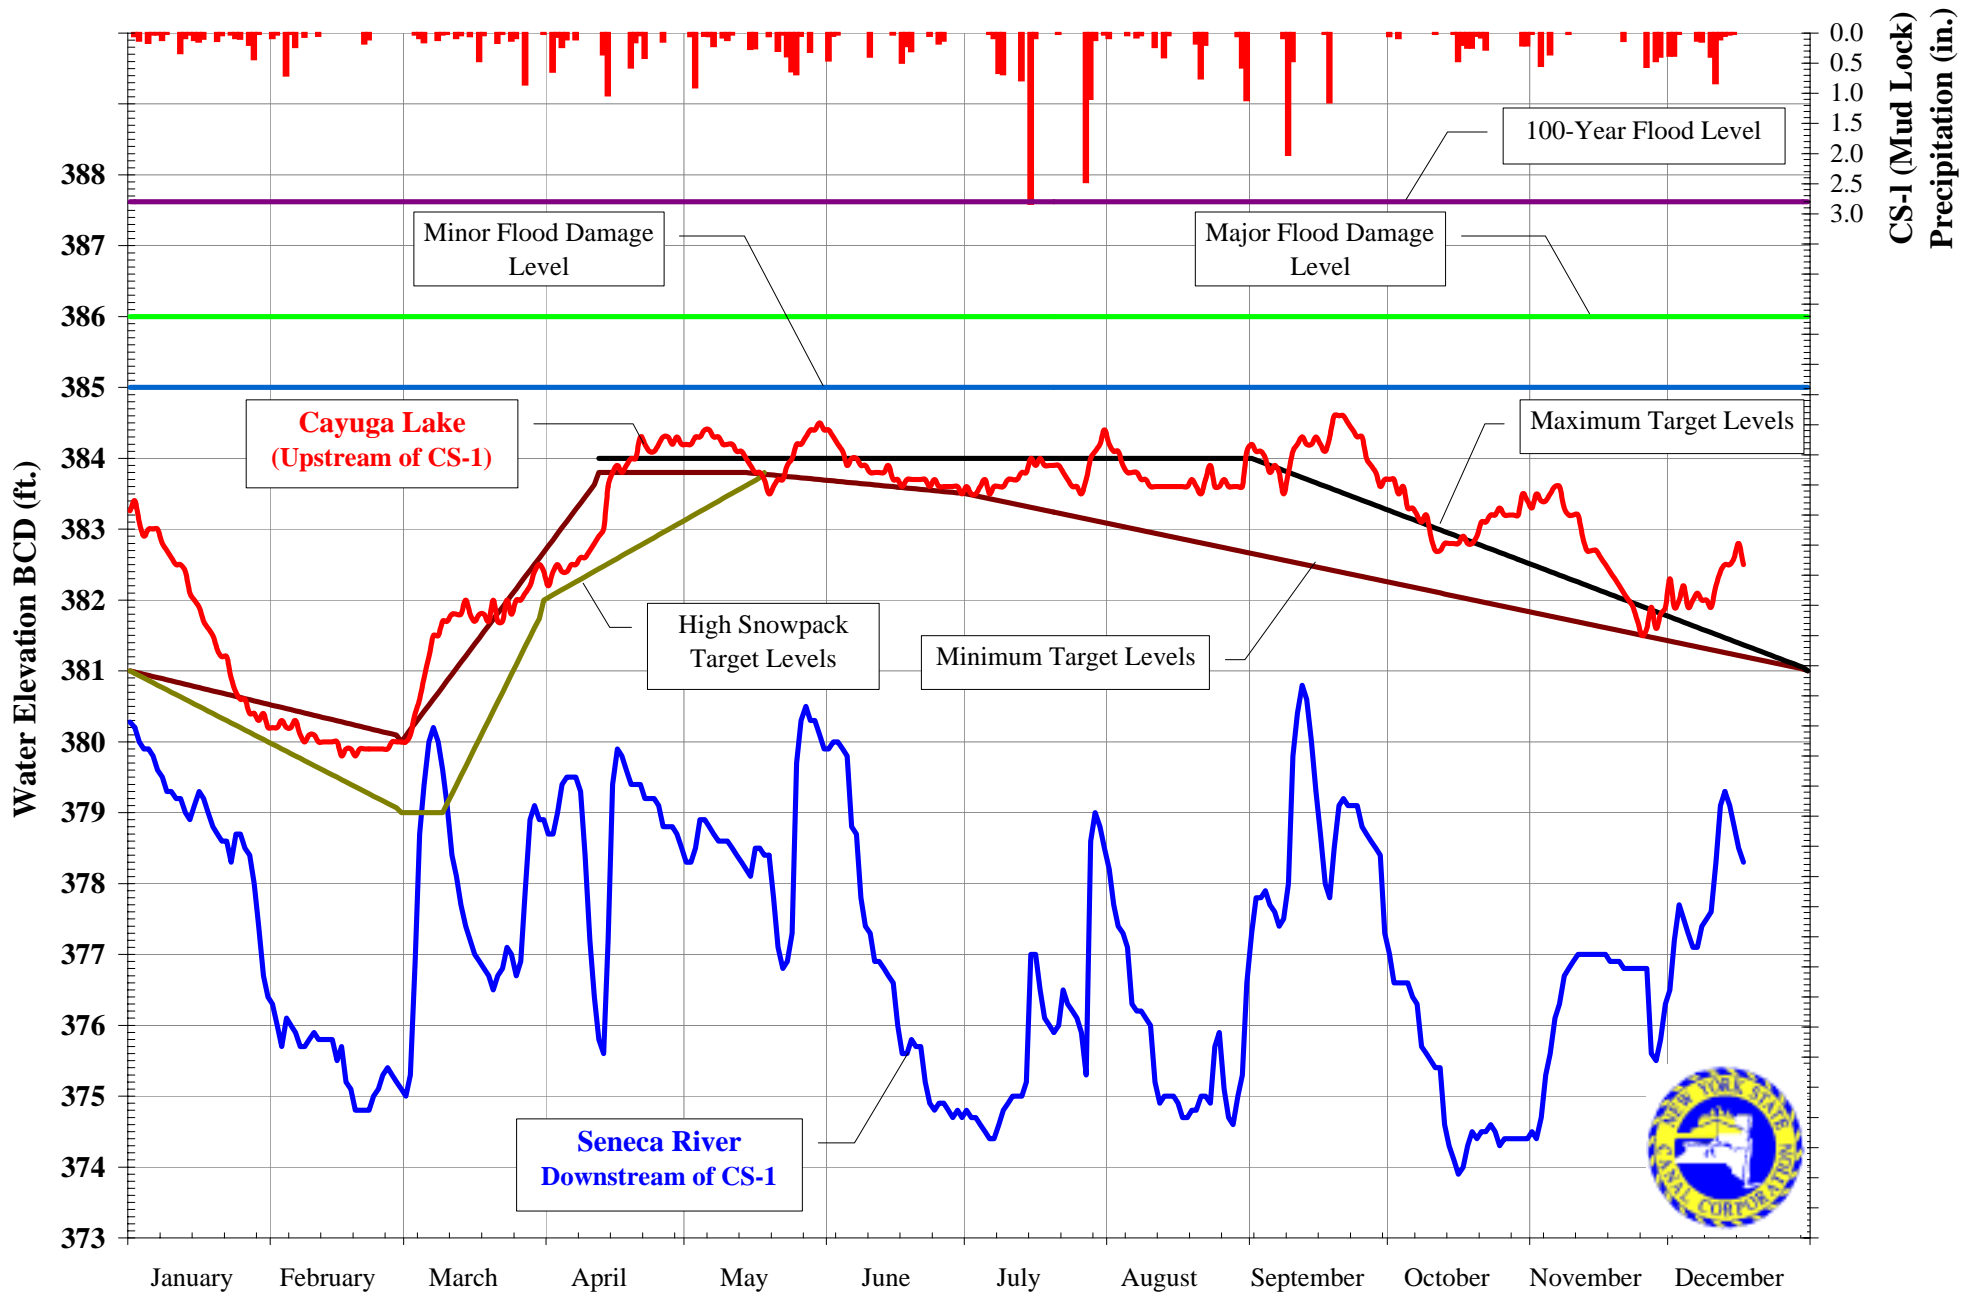

# CAYUGA LAKE LEVEL - 2004

Last Modified: 10/13/2008

### CAYUGA LAKE LEVEL - 2005

Last Modified: 10/13/2008

# CAYUGA LAKE LEVEL - 2006

Last Modified: 04/08/2008

### CAYUGA LAKE LEVEL - 2007