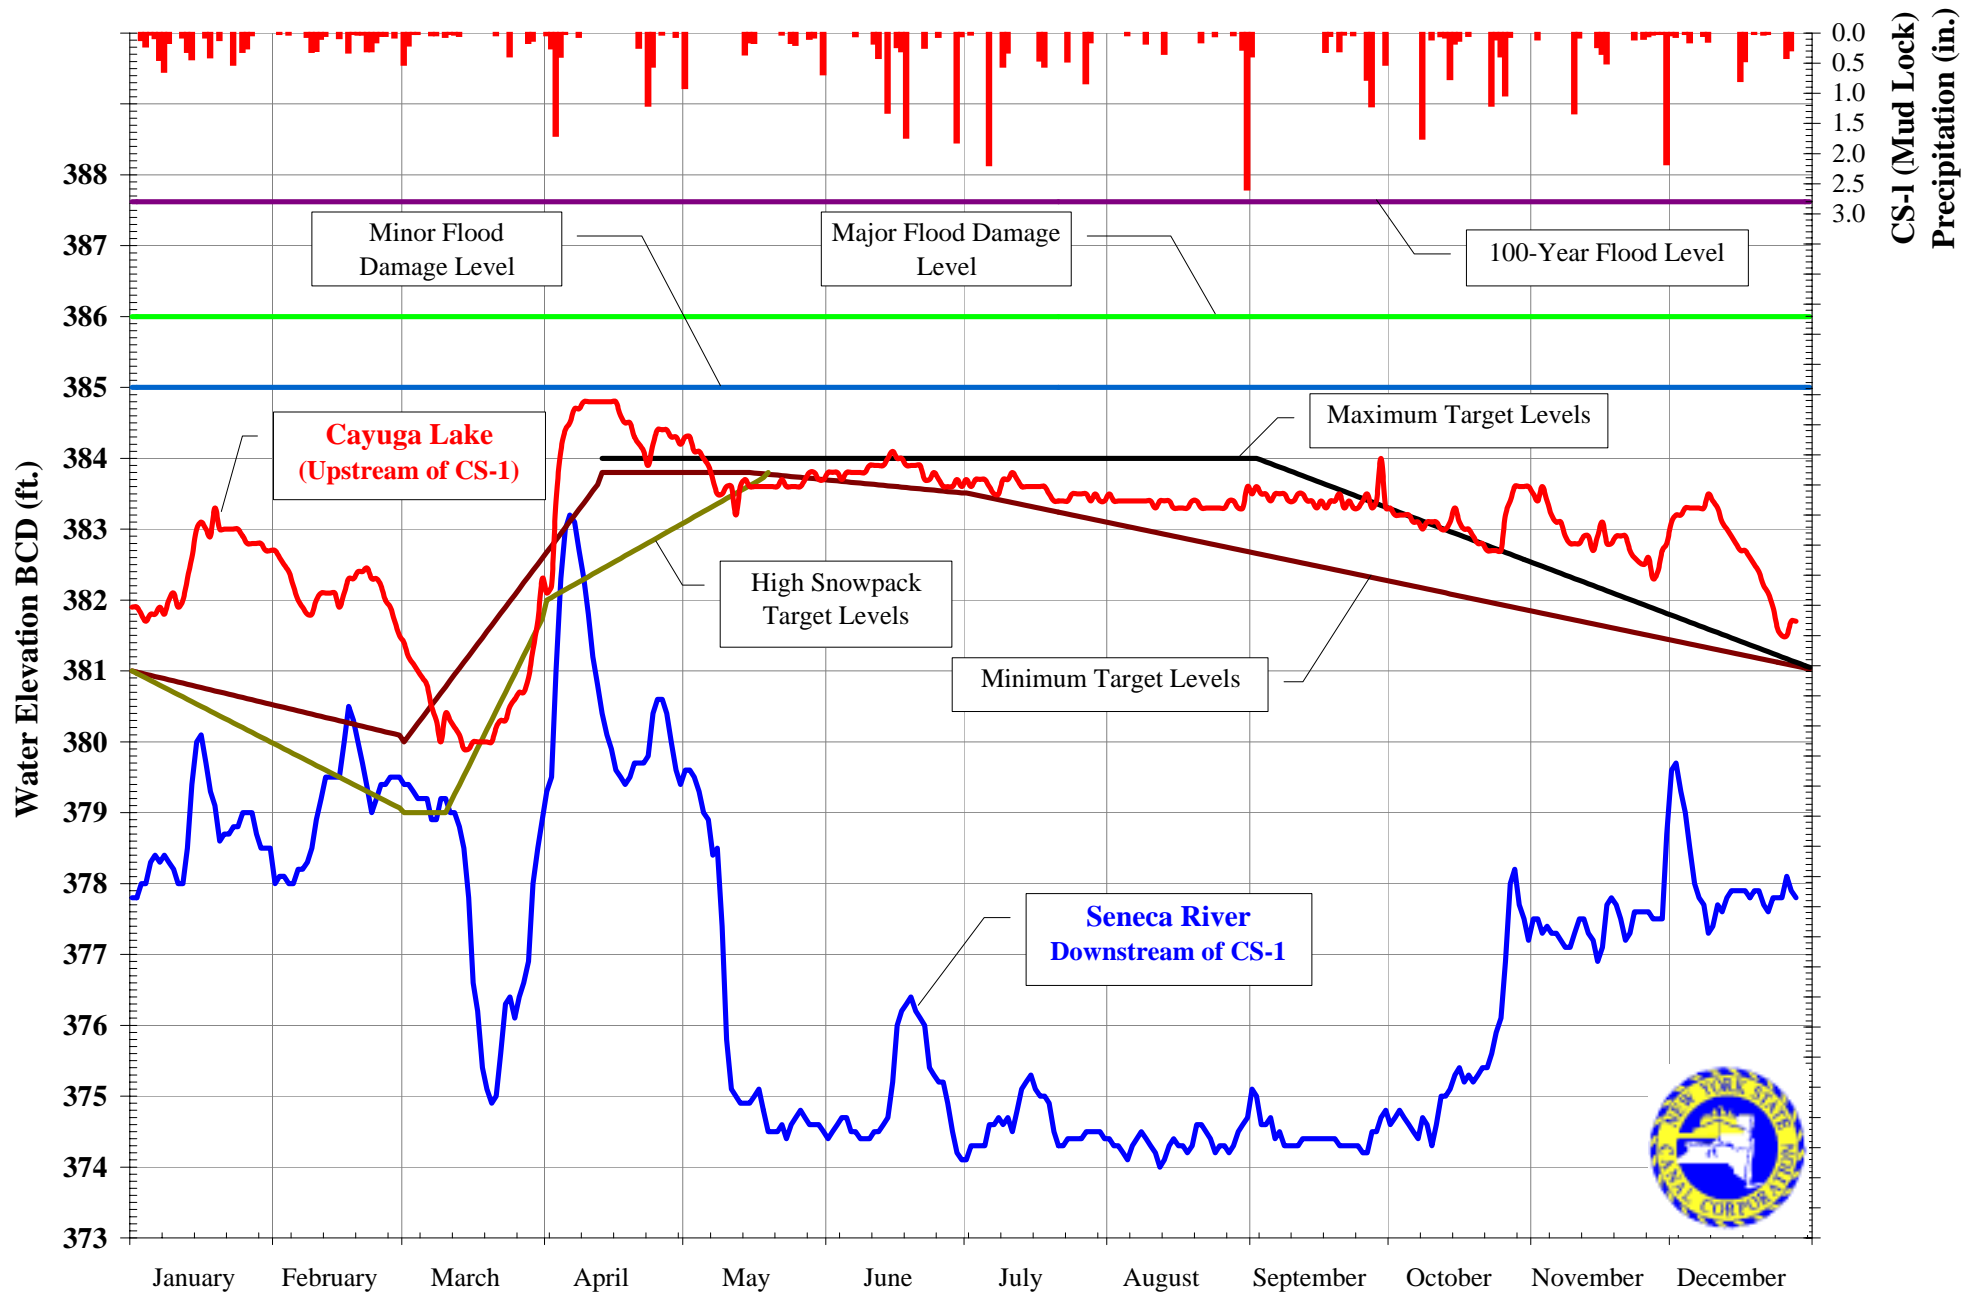

# CAYUGA LAKE LEVEL - 2004

Last Modified: 10/13/2008

### CAYUGA LAKE LEVEL - 2005

Last Modified: 10/13/2008

# CAYUGA LAKE LEVEL - 2006

Last Modified: 04/08/2008

### CAYUGA LAKE LEVEL - 2007