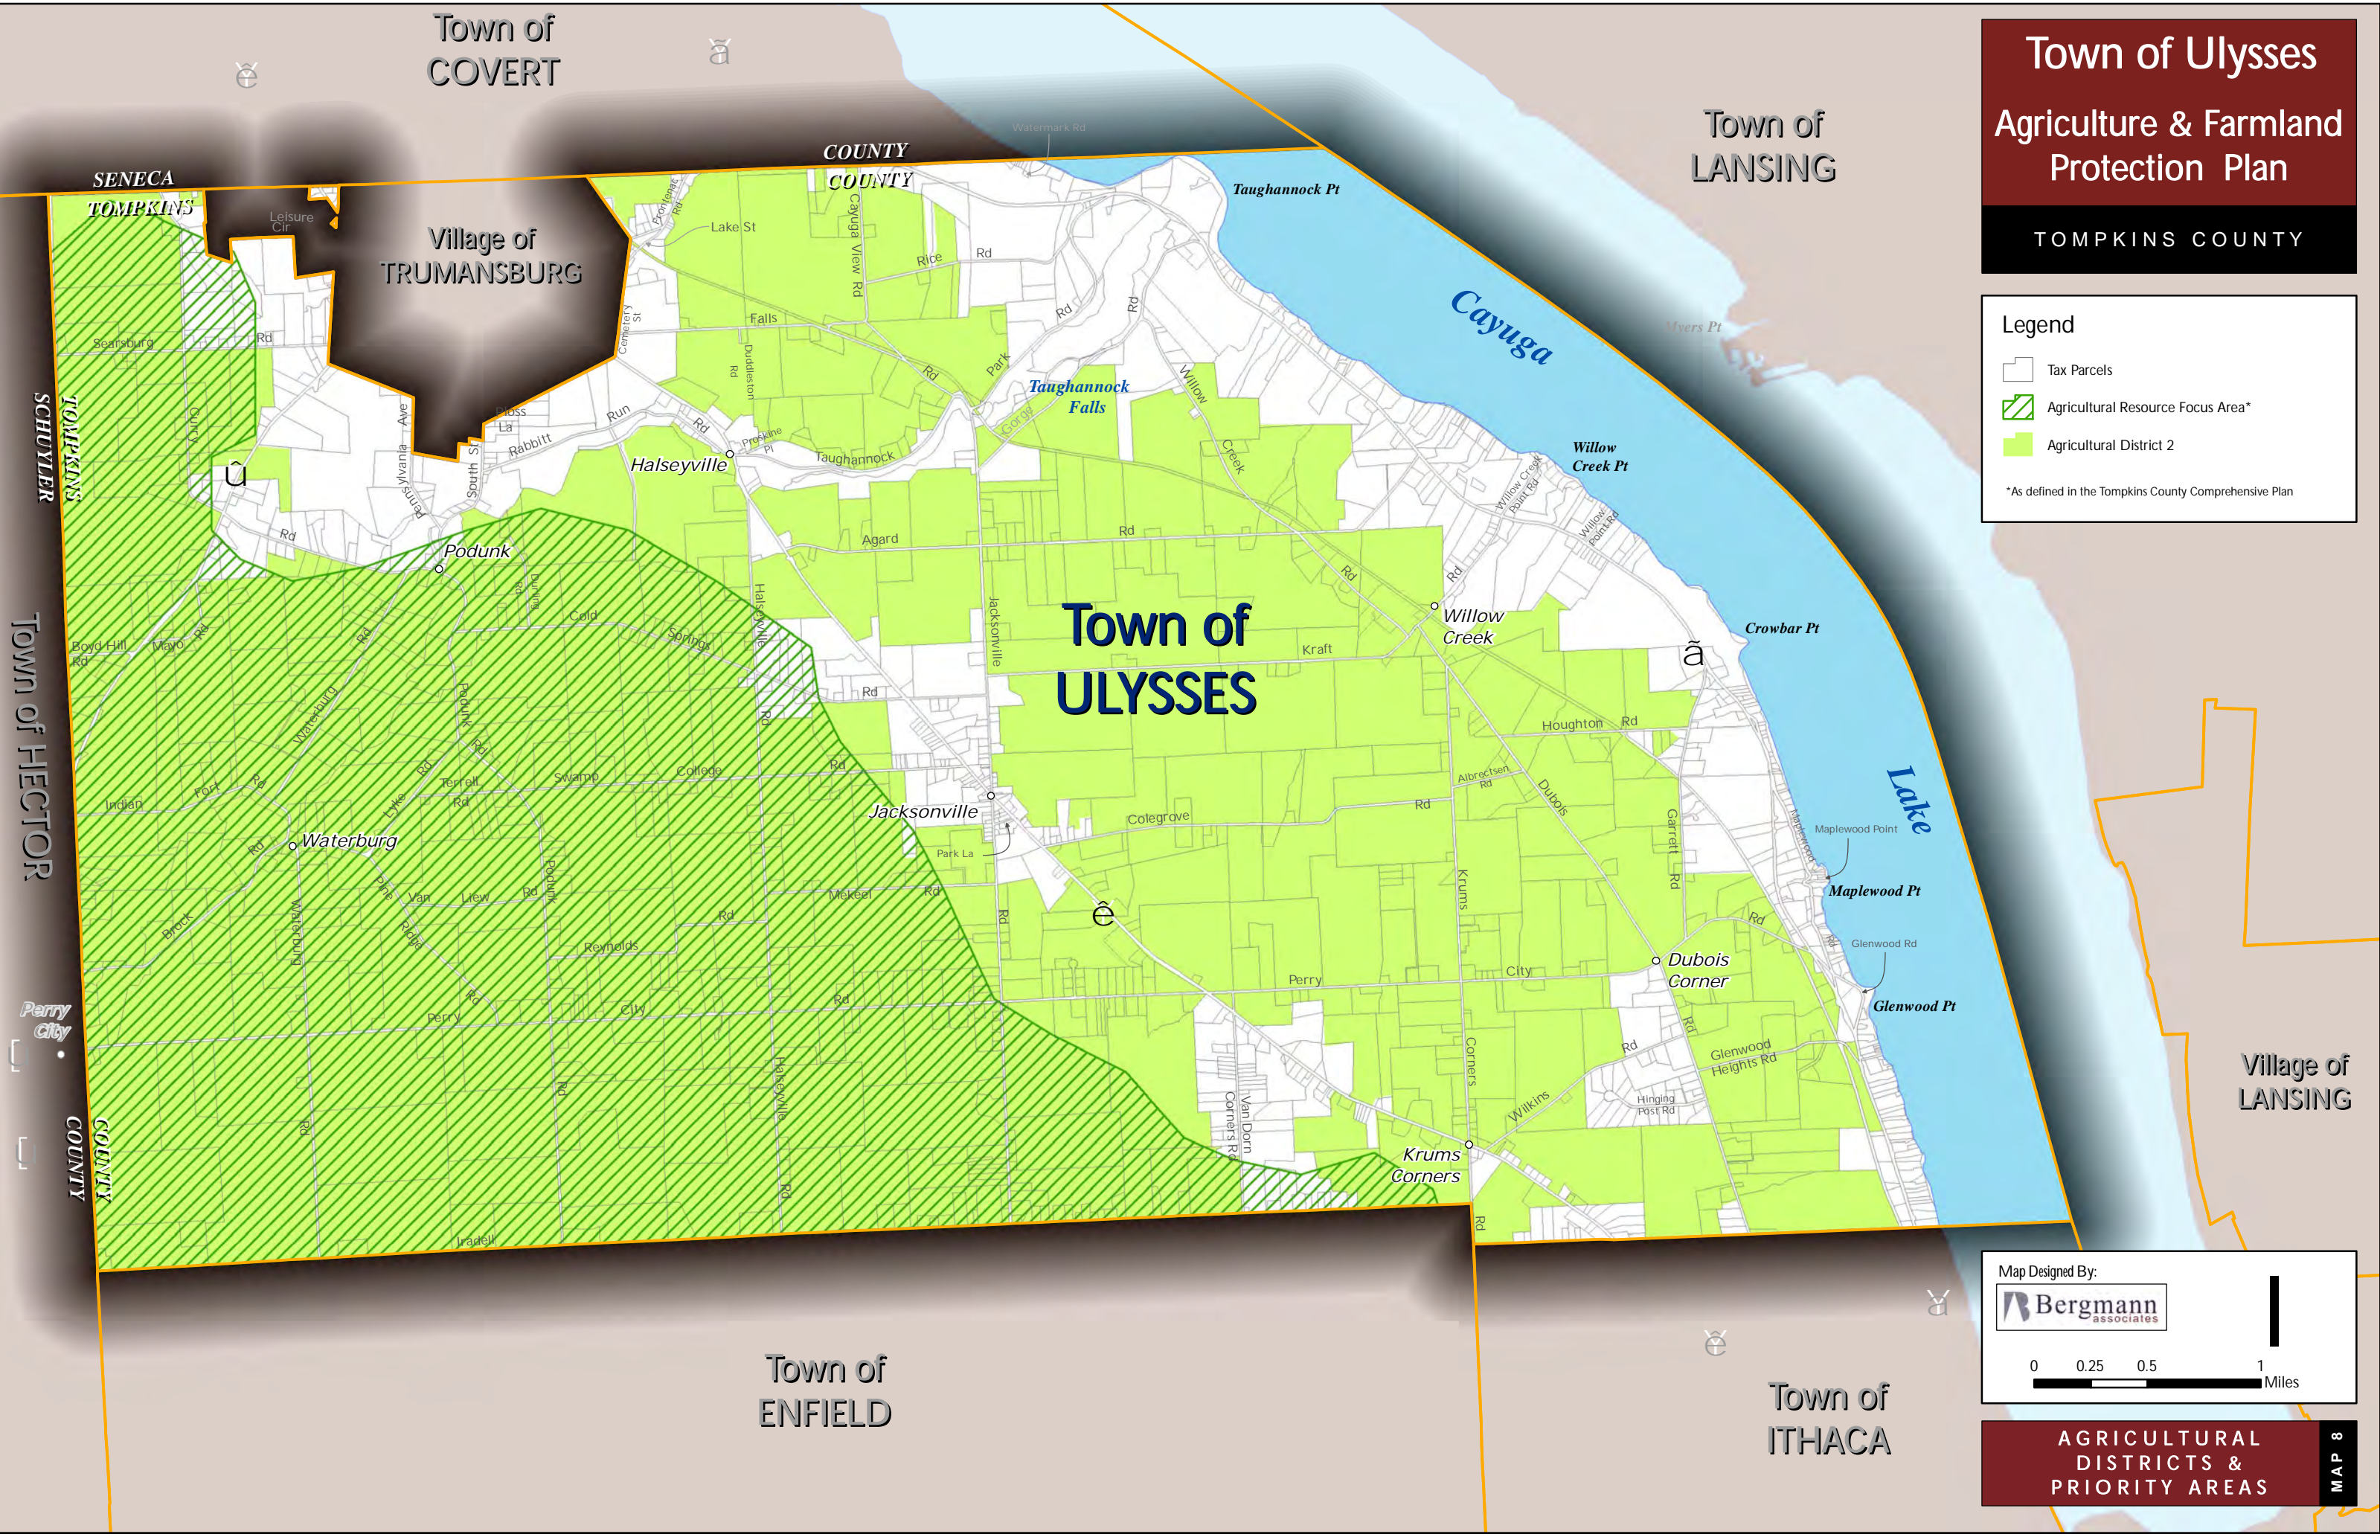

Town of Ulysses

Agriculture & Farmland Protection Plan

TOMPKINS COUNTY

Legend

-  Tax Parcels
-  Agricultural Resource Focus Area*
-  Agricultural District 2

*As defined in the Tompkins County Comprehensive Plan

Map Designed By:

0 0.25 0.5 1 Miles