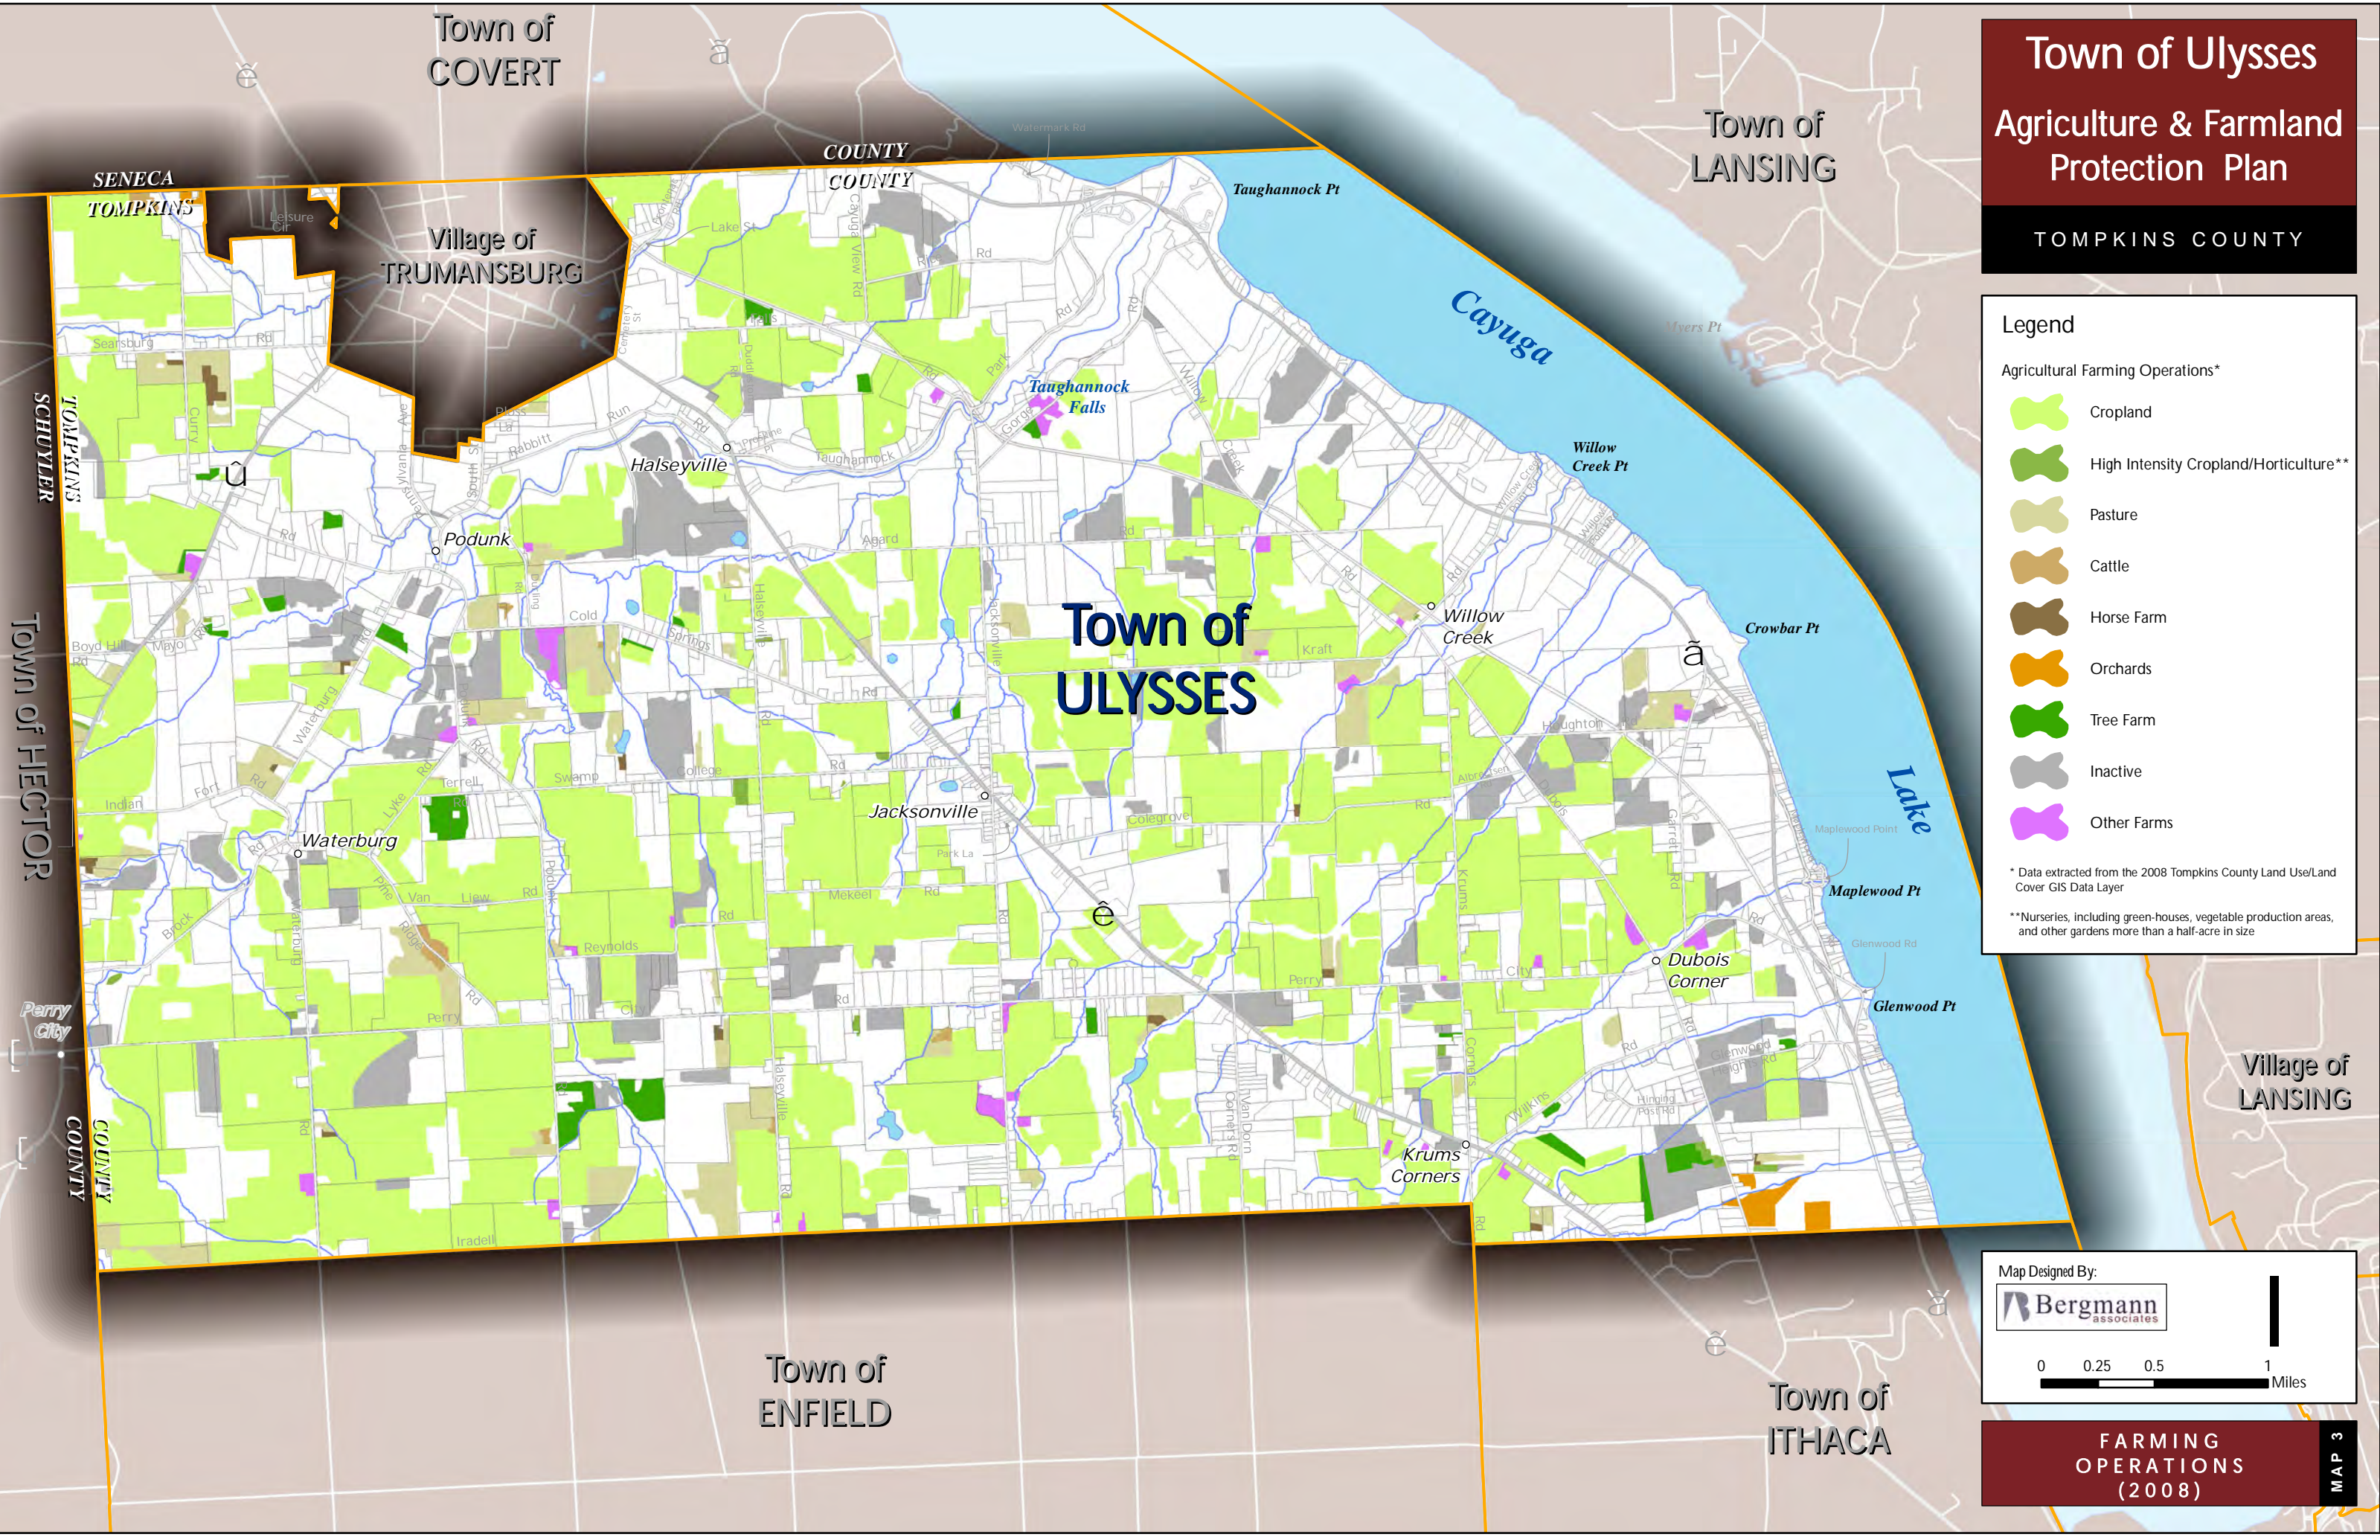

Town of Ulysses

Agriculture & Farmland Protection Plan

TOMPKINS COUNTY

Legend

Agricultural Farming Operations*

- Cropland
- High Intensity Cropland/Horticulture**
- Pasture
- Cattle
- Horse Farm
- Orchards
- Tree Farm
- Inactive
- Other Farms

* Data extracted from the 2008 Tompkins County Land Use/Land Cover GIS Data Layer

**Nurseries, including green-houses, vegetable production areas, and other gardens more than a half-acre in size

Map Designed By:

0 0.25 0.5 1 Miles

Town of COVERT

Town of LANSING

Town of ULYSSES

Town of ENFIELD

Town of ITHACA

Village of TRUMANSBURG

Village of LANSING

SENECA TOMPKINS

COUNTY COUNTY

TOMPKINS SCHUYLER

TOWN OF HECTOR

Perry City COUNTY