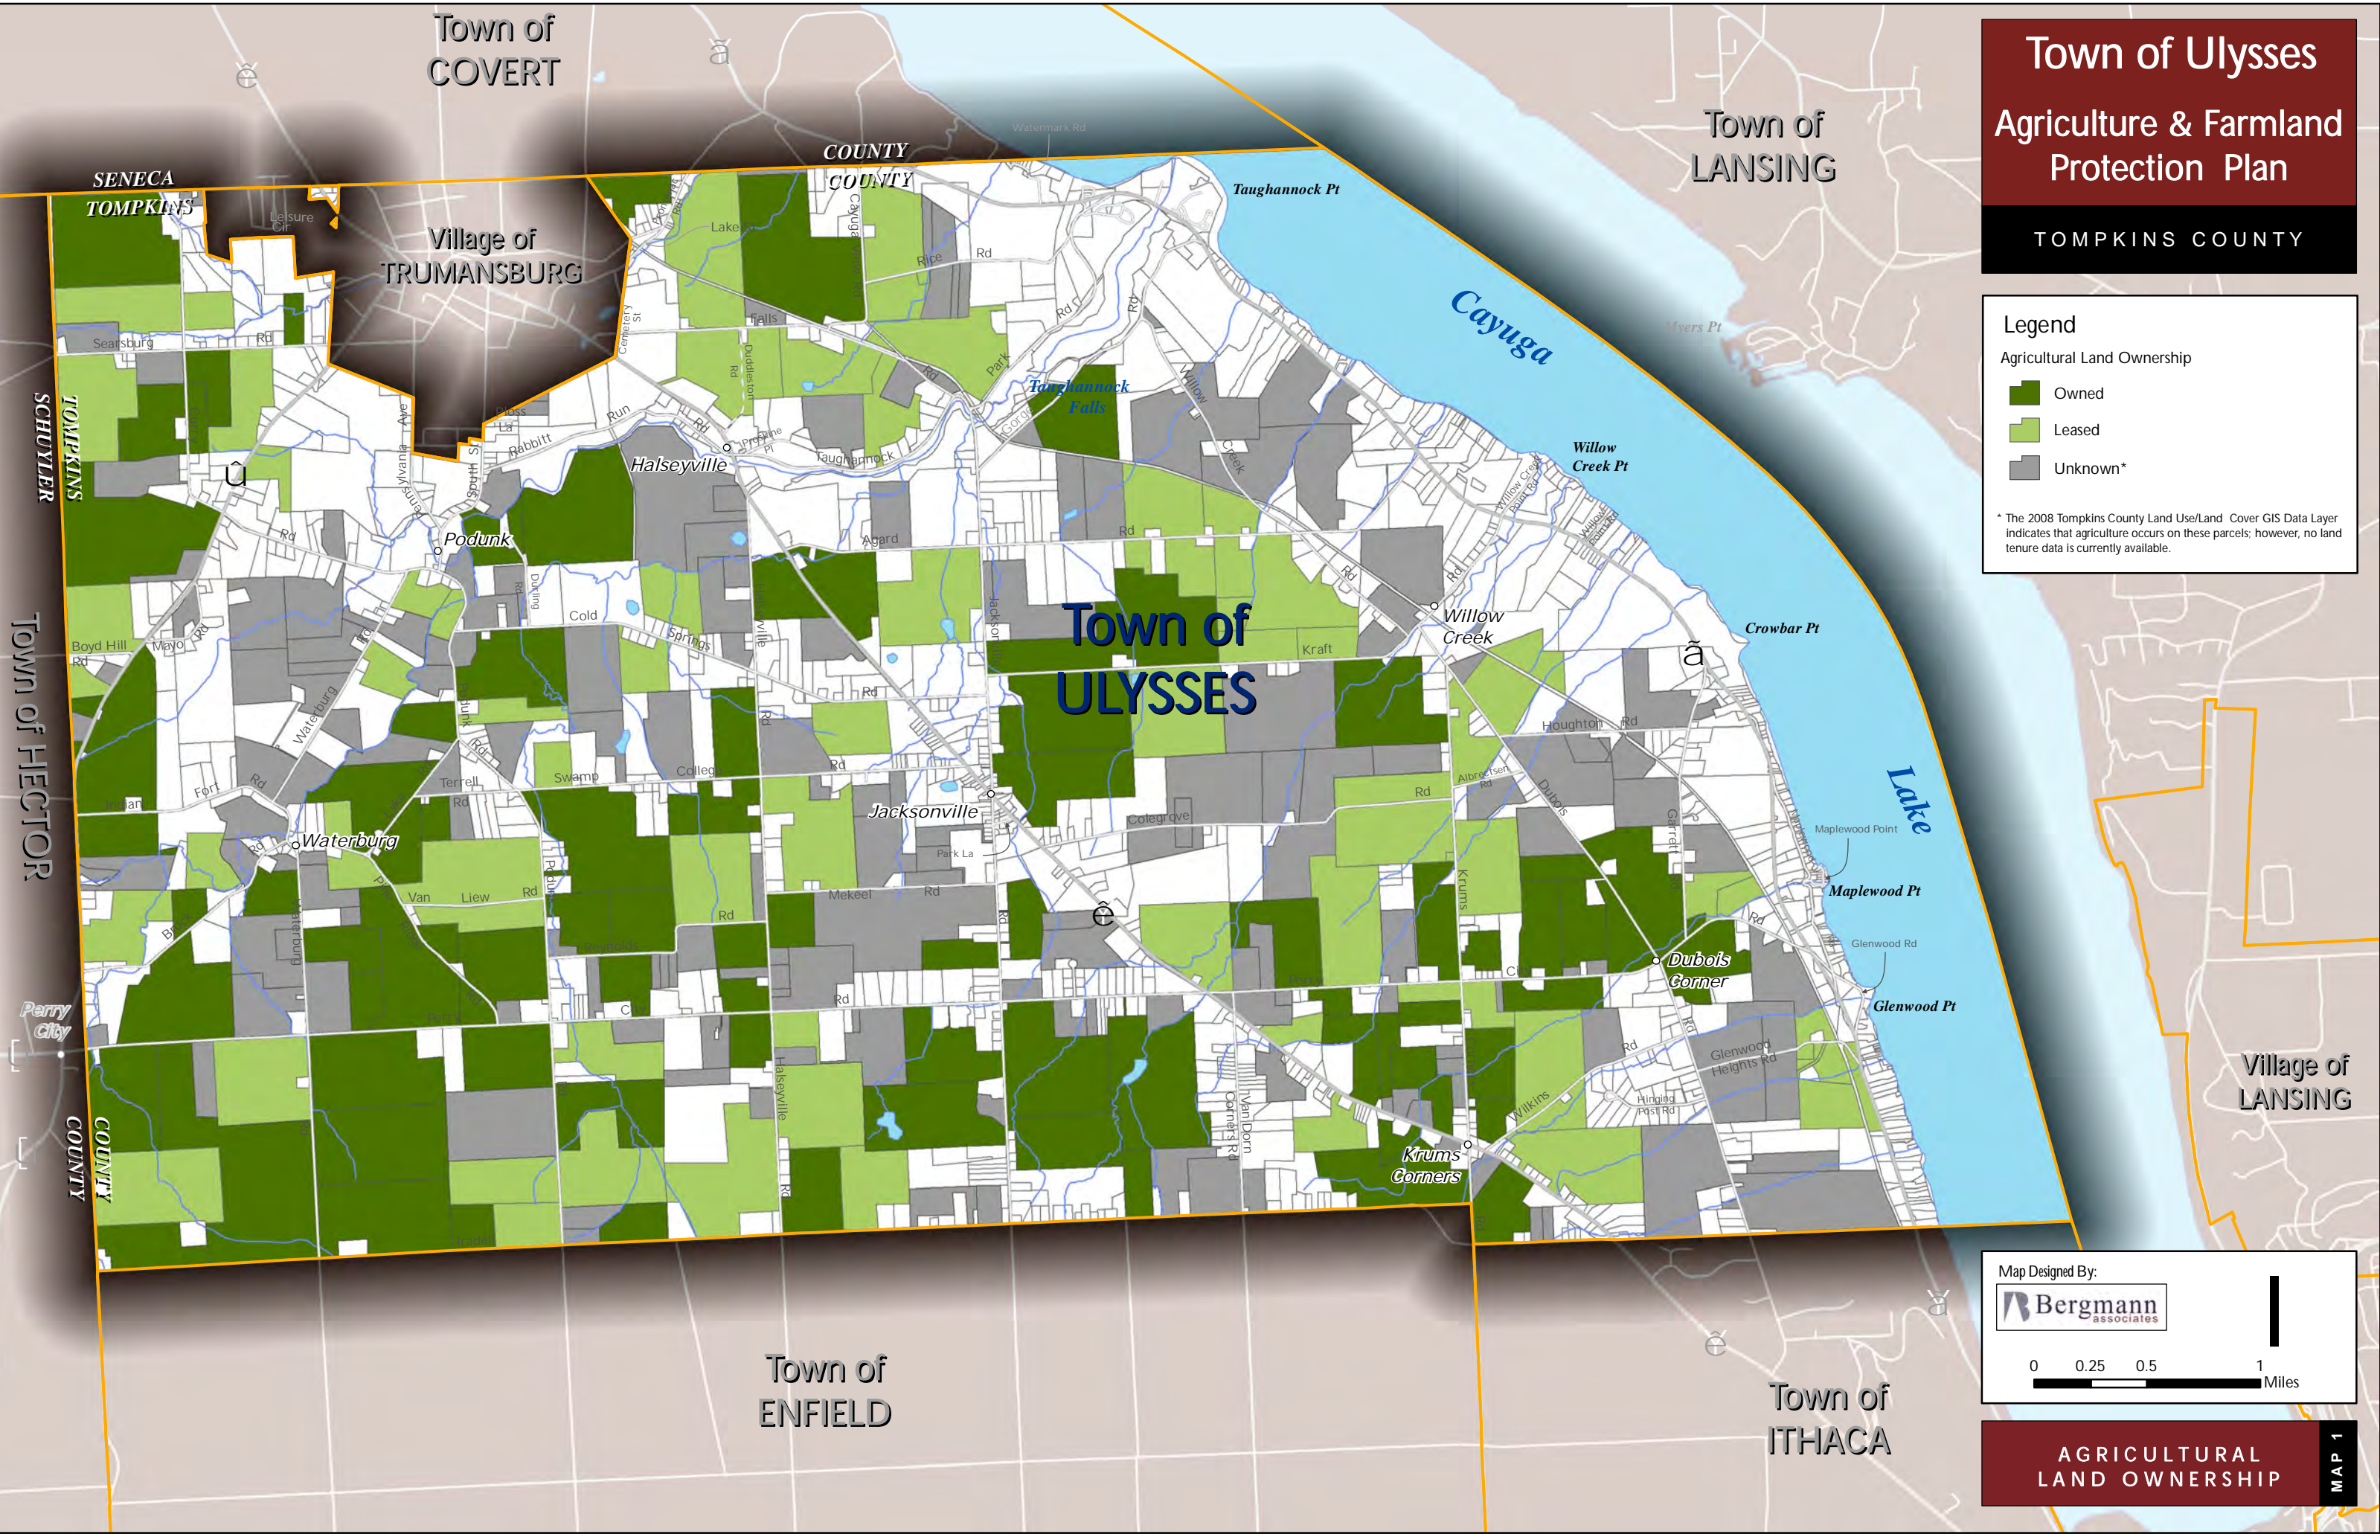

Town of Ulysses

Agriculture & Farmland Protection Plan

TOMPKINS COUNTY

Legend

Agricultural Land Ownership

- Owned
- Leased
- Unknown*

* The 2008 Tompkins County Land Use/Land Cover GIS Data Layer indicates that agriculture occurs on these parcels; however, no land tenure data is currently available.

Map Designed By:
Bergmann associates

0 0.25 0.5 1 Miles