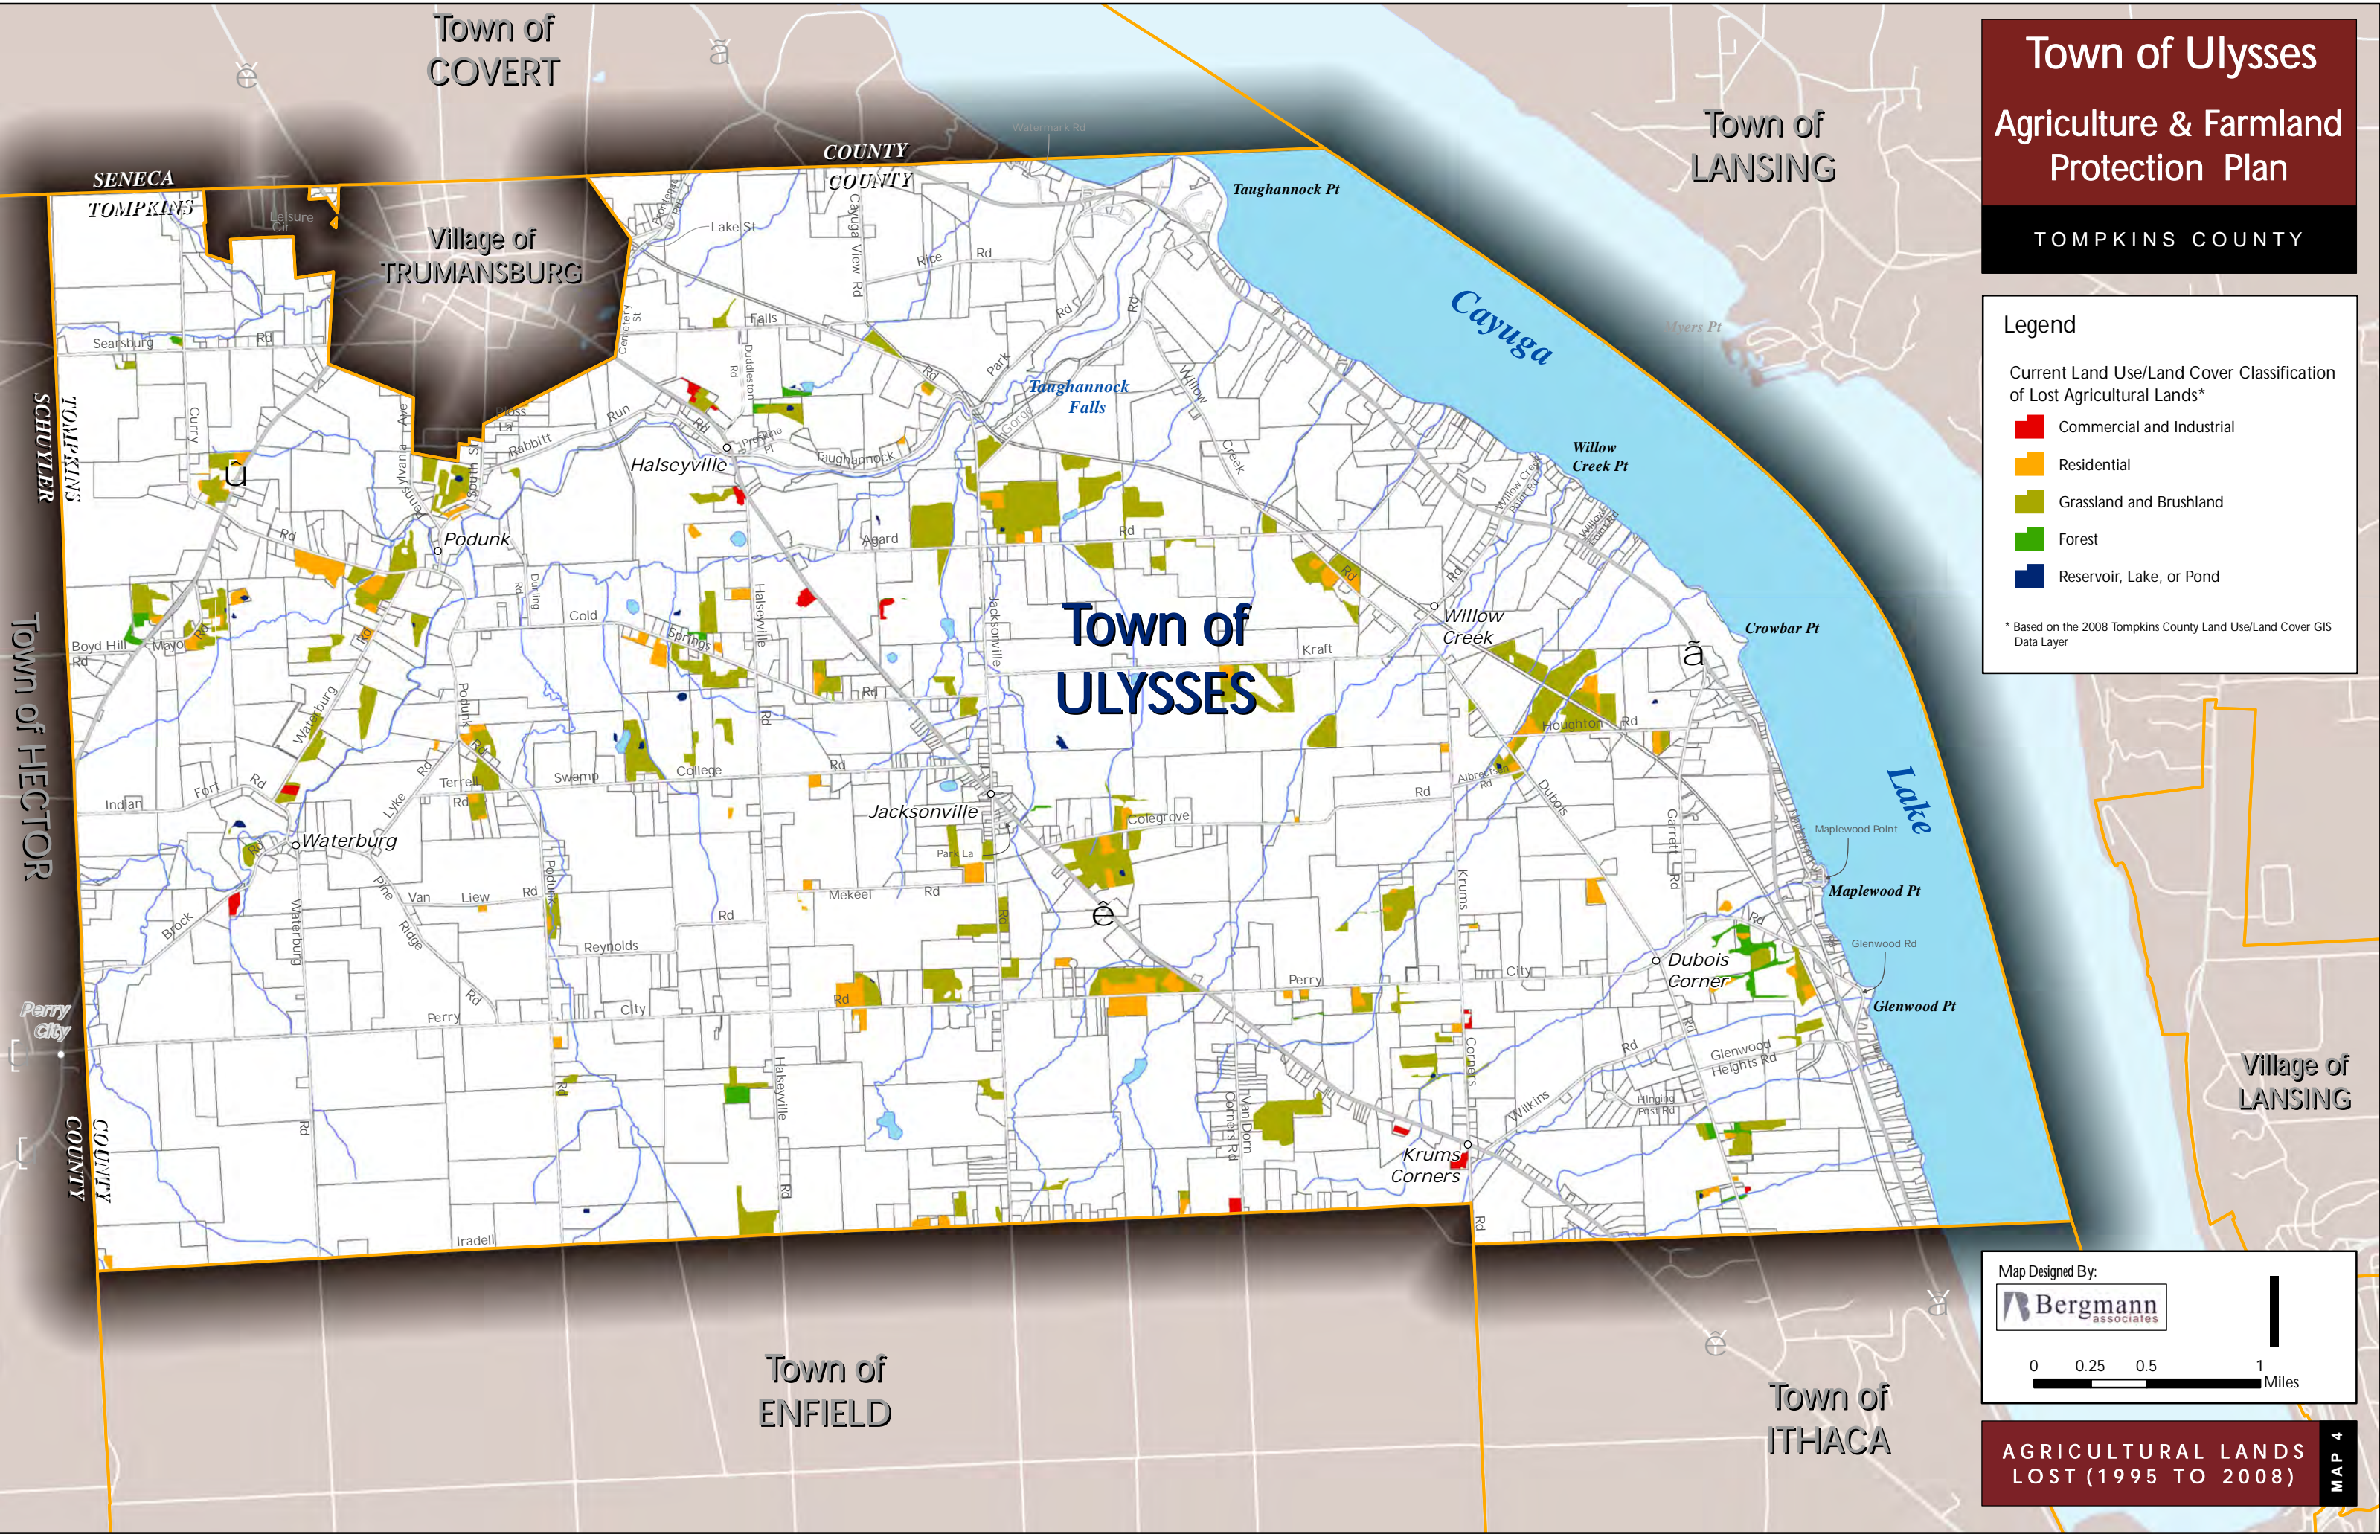

Town of Ulysses

Agriculture & Farmland Protection Plan

TOMPKINS COUNTY

Legend

Current Land Use/Land Cover Classification of Lost Agricultural Lands*

- Commercial and Industrial
- Residential
- Grassland and Brushland
- Forest
- Reservoir, Lake, or Pond

* Based on the 2008 Tompkins County Land Use/Land Cover GIS Data Layer

Map Designed By:

0 0.25 0.5 1 Miles