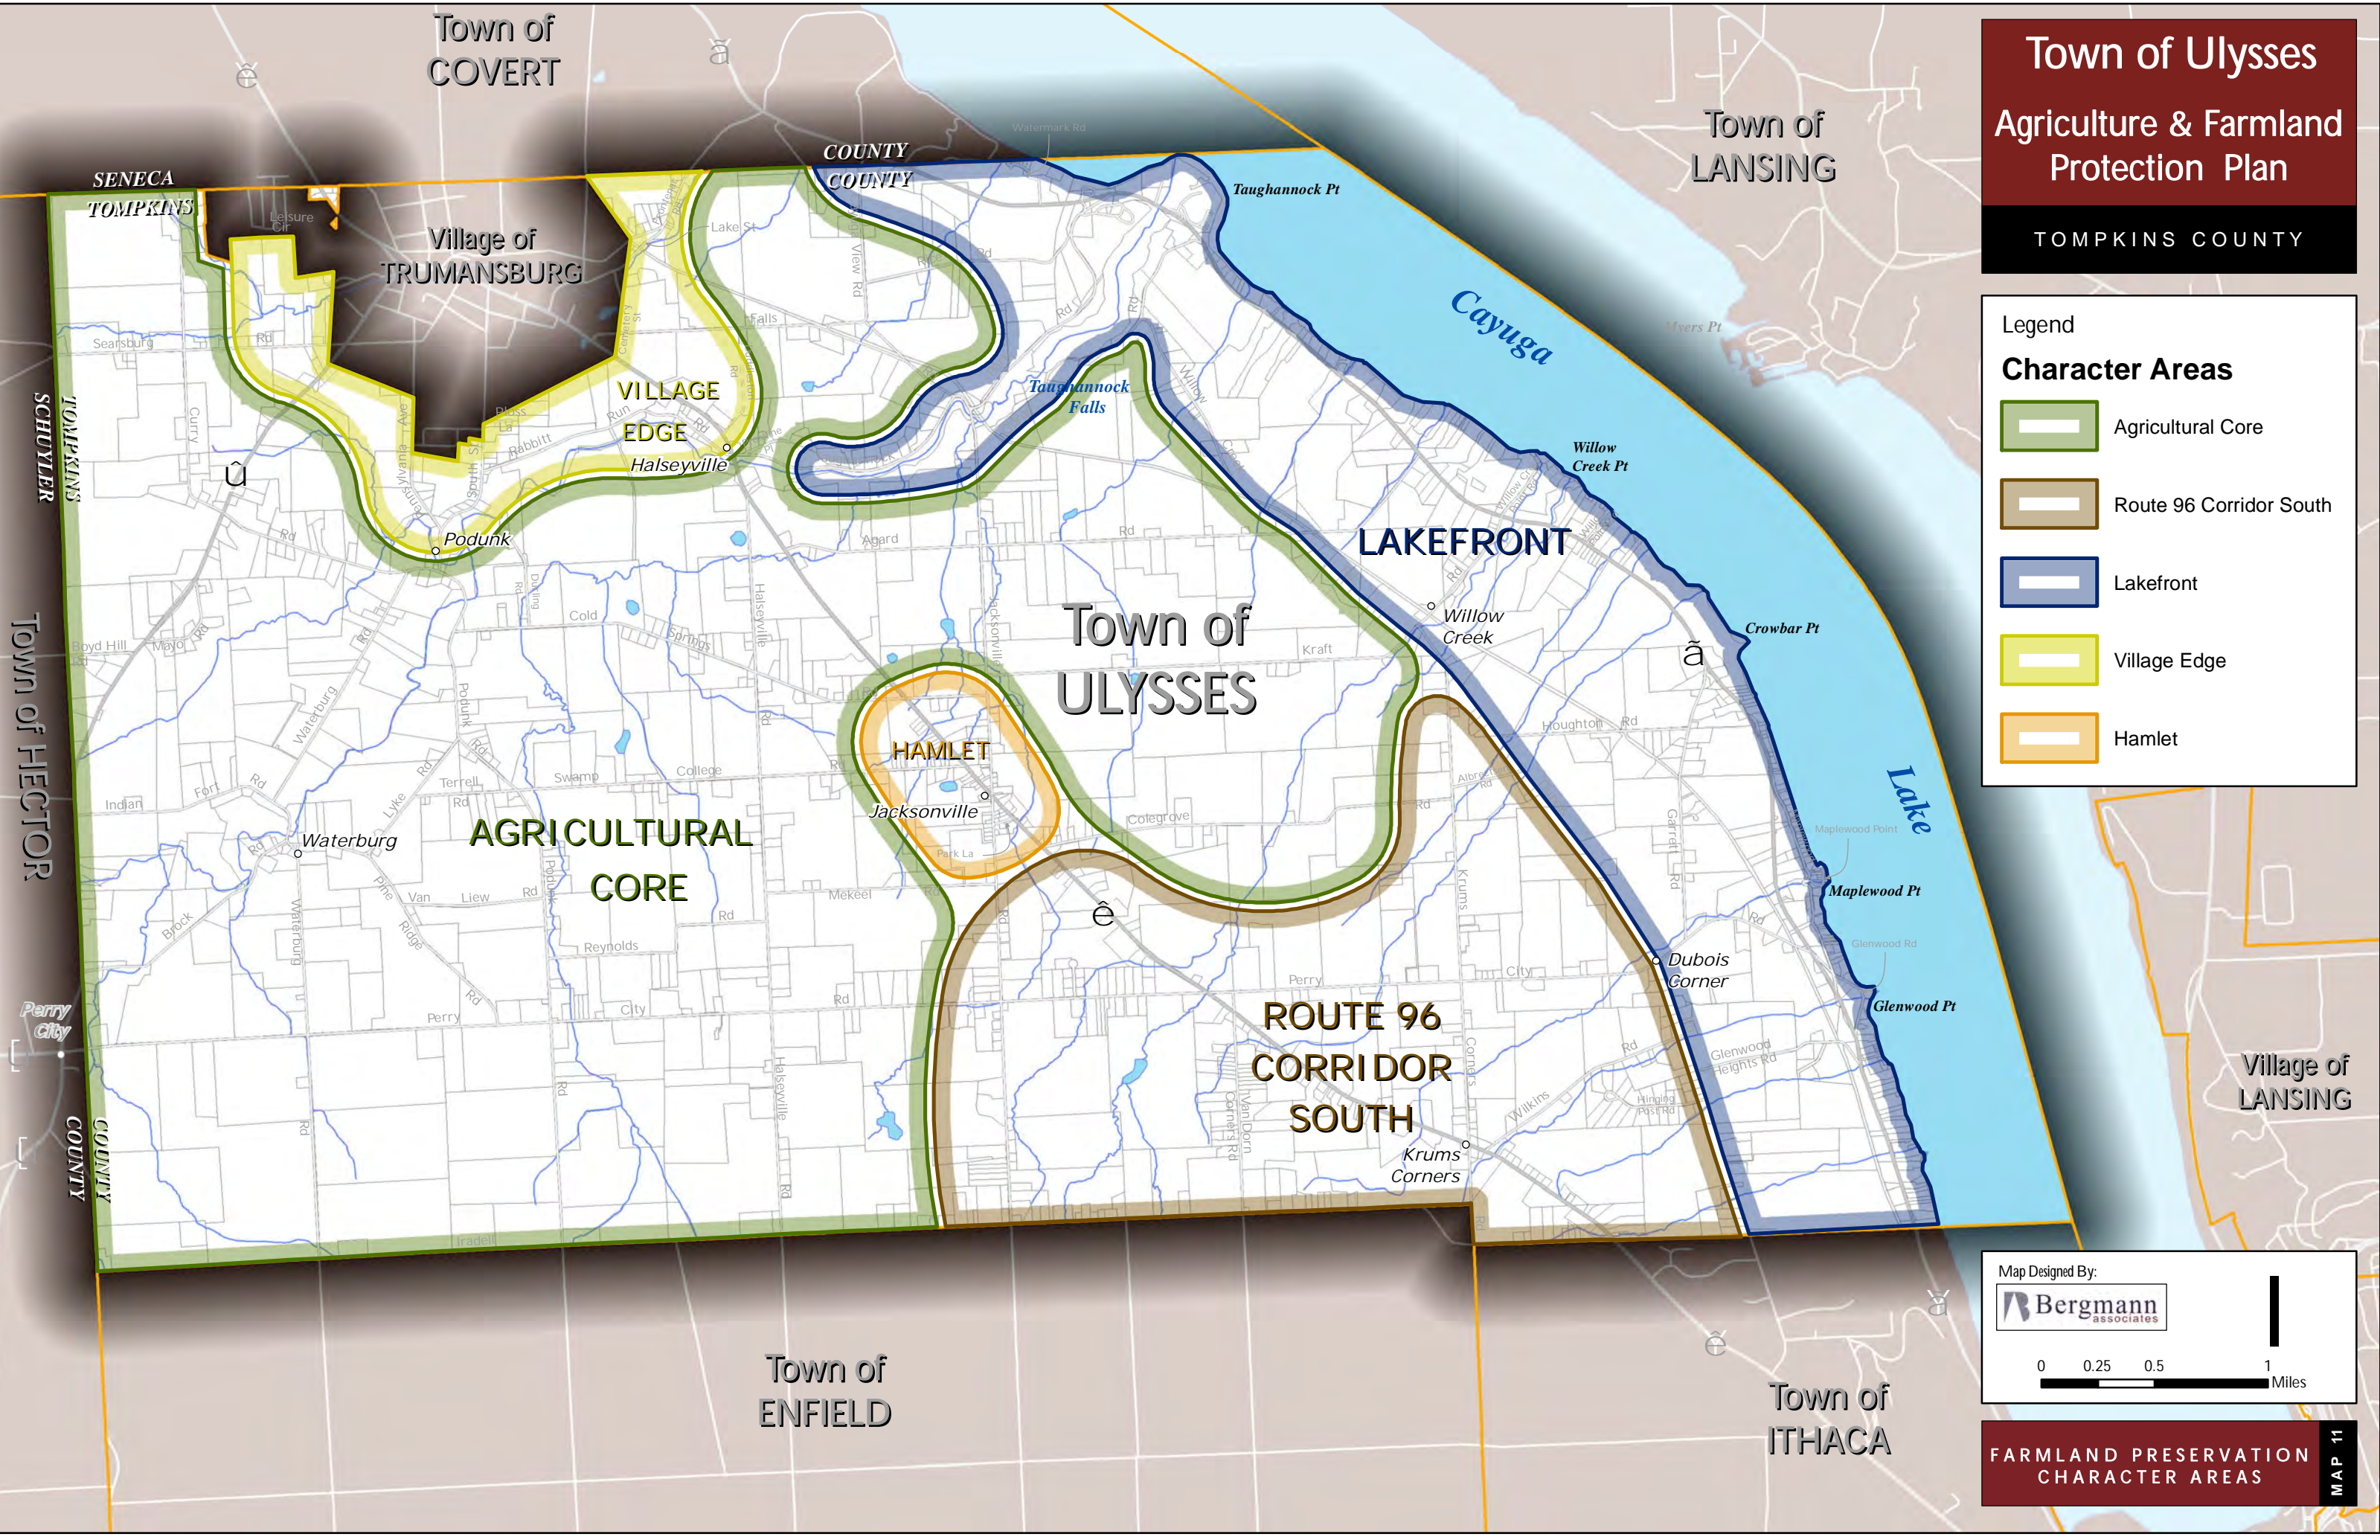

Town of Ulysses

Agriculture & Farmland Protection Plan

TOMPKINS COUNTY

Legend

Character Areas

-  Agricultural Core
-  Route 96 Corridor South
-  Lakefront
-  Village Edge
-  Hamlet

Map Designed By:

0 0.25 0.5 1 Miles