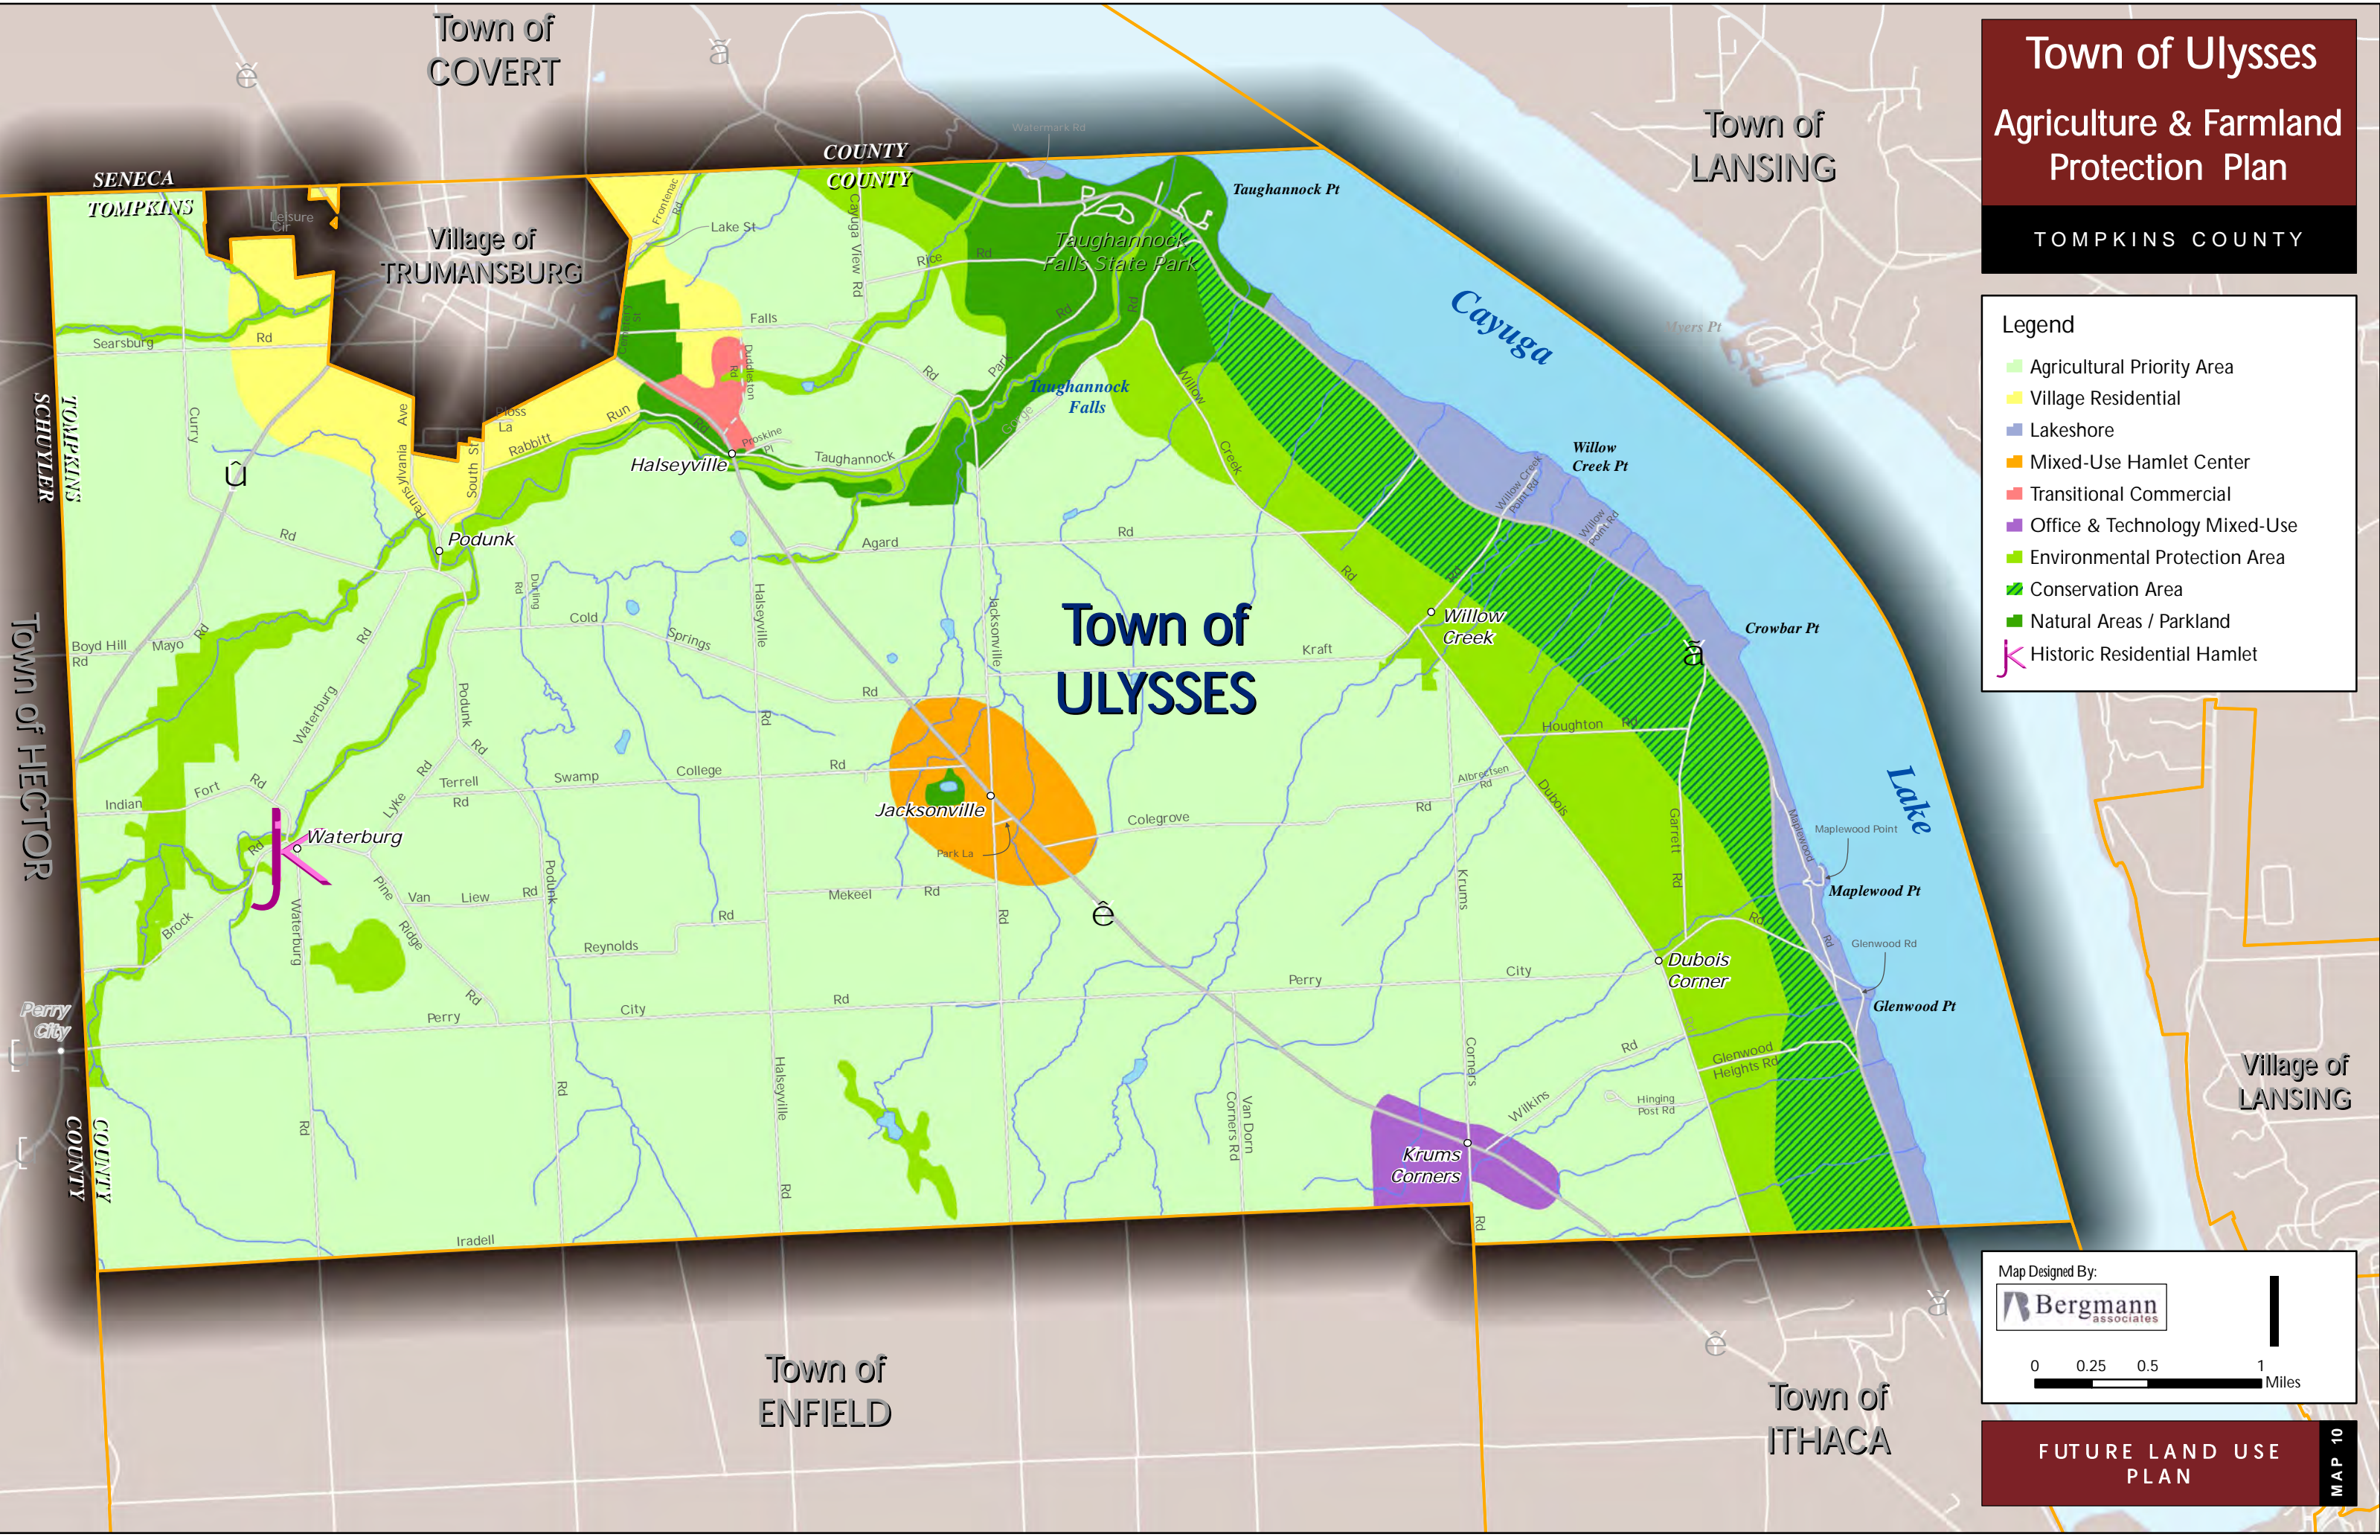

# Town of Ulysses

## Agriculture & Farmland Protection Plan

TOMPKINS COUNTY

### Legend

- Agricultural Priority Area
- Village Residential
- Lakeshore
- Mixed-Use Hamlet Center
- Transitional Commercial
- Office & Technology Mixed-Use
- Environmental Protection Area
- Conservation Area
- Natural Areas / Parkland
- Historic Residential Hamlet

Map Designed By:

0 0.25 0.5 1 Miles