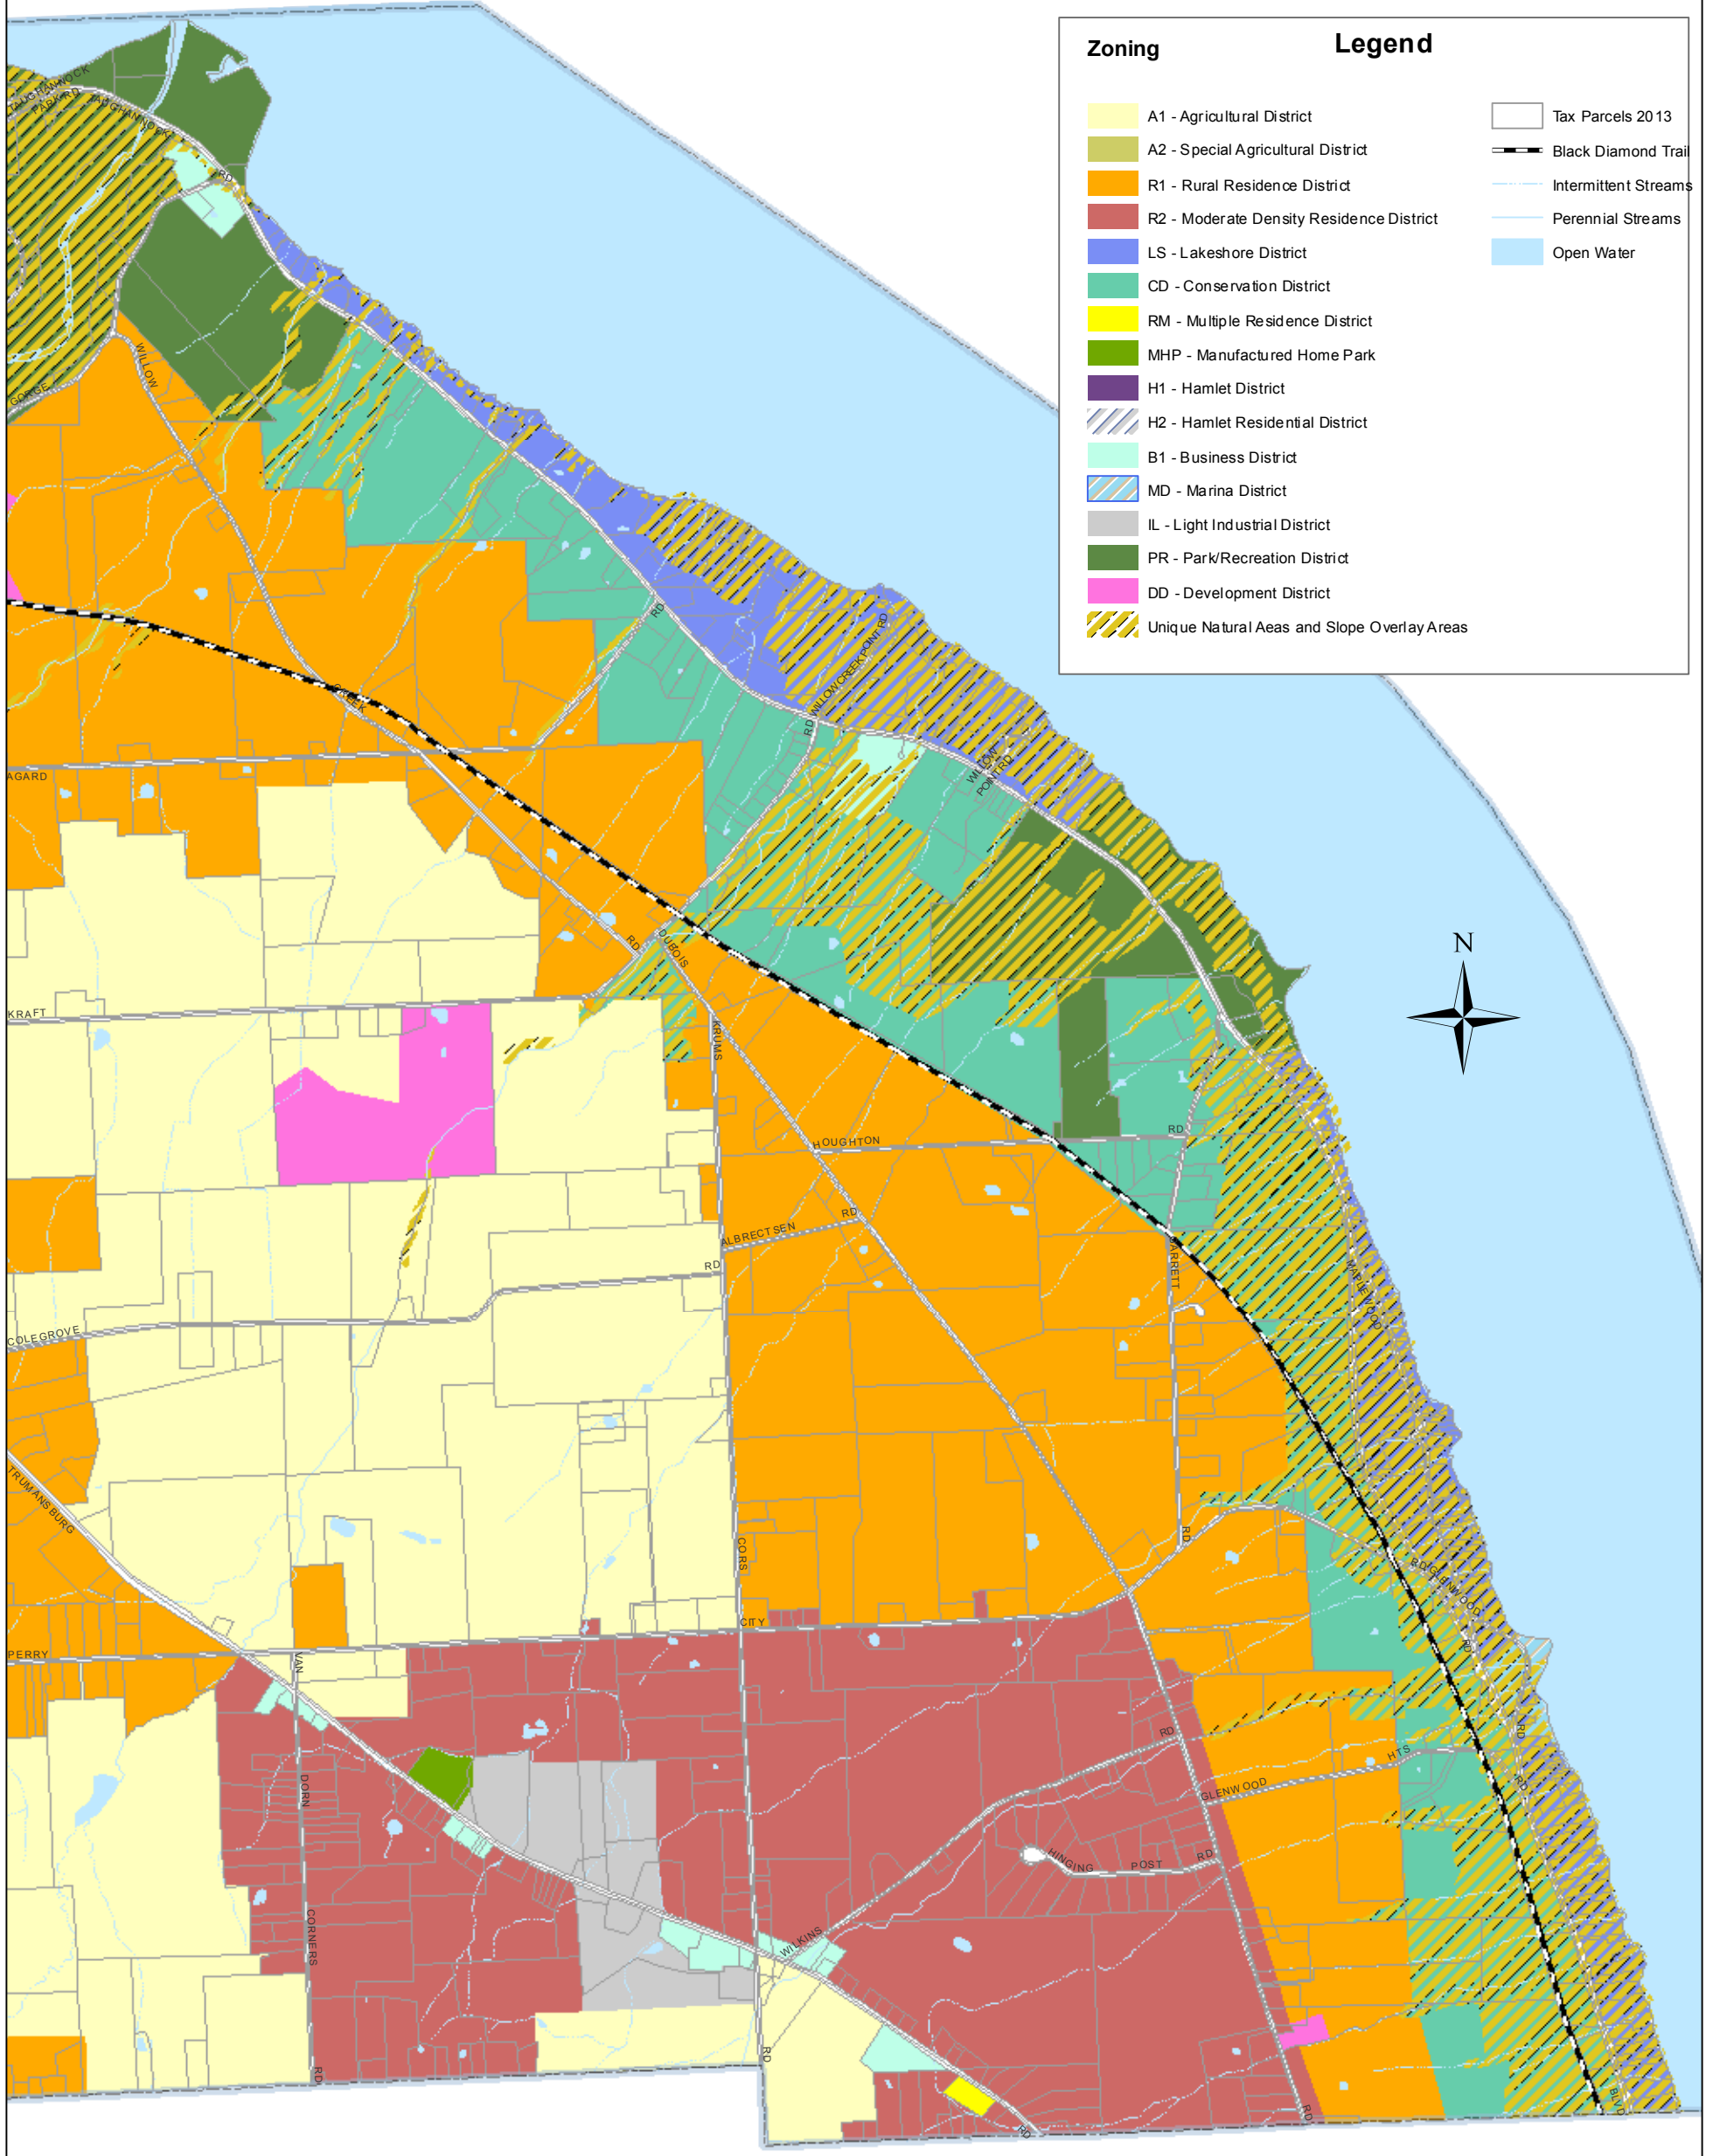

Zoning Map

Zoning Overlay: Unique Natural Area and Slope Overlay Areas

Town of Ulysses
 Tompkins County, NY
 December 2013

Zoning	Legend
A1 - Agricultural District	Tax Parcels 2013
A2 - Special Agricultural District	Black Diamond Trail
R1 - Rural Residence District	Intermittent Streams
R2 - Moderate Density Residence District	Perennial Streams
LS - Lakeshore District	Open Water
CD - Conservation District	
RM - Multiple Residence District	
MHP - Manufactured Home Park	
H1 - Hamlet District	
H2 - Hamlet Residential District	
B1 - Business District	
MD - Marina District	
IL - Light Industrial District	
PR - Park/Recreation District	
DD - Development District	
Unique Natural Areas and Slope Overlay Areas	